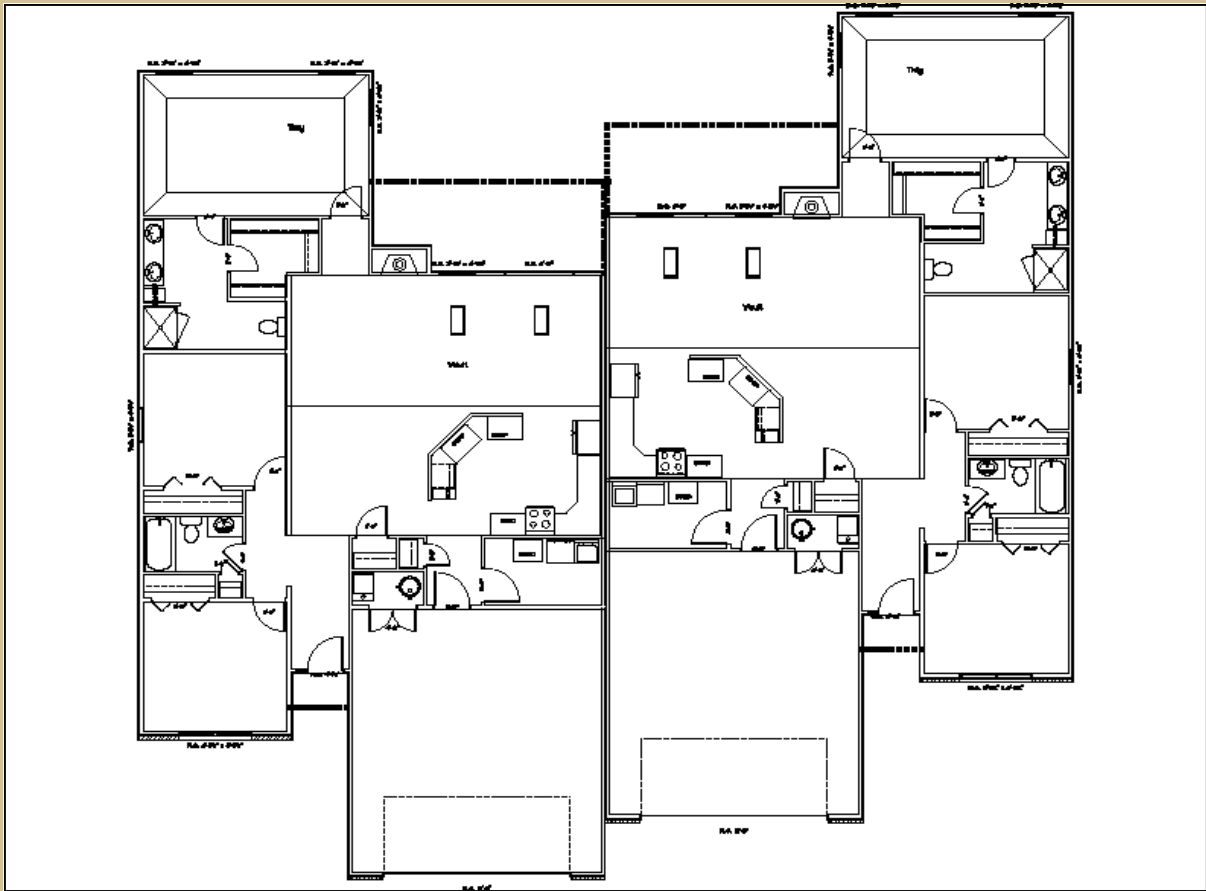

Let Evers Construction Inc. Build Your next Home in

Hilltop Place

We can build this floor plan or customize a floor plan to meet your needs.

Prices range from $165,000 and up

Call to schedule an appointment for more information