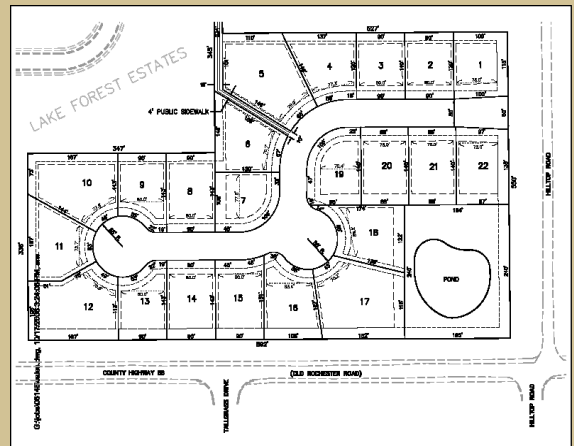

## Hilltop Place

We can build this floor plan or customize a floor plan to meet your needs.

Prices range from \$165,000 and up

Call to schedule an appointment for more information

3900 Pintail Dr.  
Suite C  
Springfield IL. 62711

Phone: 217-787-3435  
Mobile: 217-899-8864  
Fax: 217-787-3436  
E-mail: [jason@eversconstruction.com](mailto:jason@eversconstruction.com)

Approx. 1760 finished sq. ft.

- 3 Bedrooms, 2 Bathrooms
- 2 Car garage, Screened In Porch
- Gas fireplace, Great room